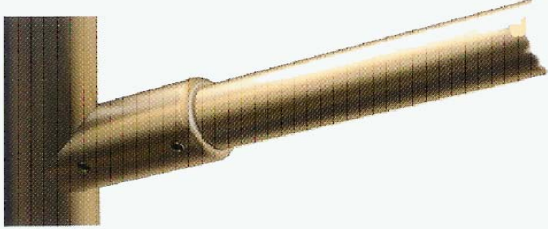

GIOTI ALUMINIUM SYSTEMS INOX

Serie Tondo

Sistema modulare per interni ed esterni.
Completamente in alluminio.

The round line

*Modular system for interiors and
outdoor settings in 100% aluminium.*

ST 143

ST 120

ST 133
 $\alpha = 30^\circ$

ST 139

ST 111

ST 140

ST 134
ST 141

ST 134
ST 141

ST 131

ST 132