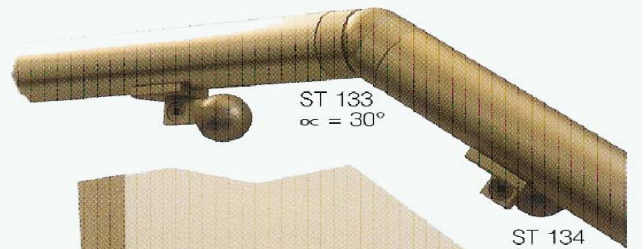

GIOTI ALUMINIUM SYSTEMS INOX

Serie Tondo

Sistema modulare per interni ed esterni.
Completamente in alluminio.

The round line

*Modular system for interiors and
outdoor settings in 100% aluminium.*

ST 143

ST 120

ST 133
 $\alpha = 30^\circ$

ST 139

ST 111

ST 140

ST 134
ST 141

ST 134
ST 141

ST 131

ST 132